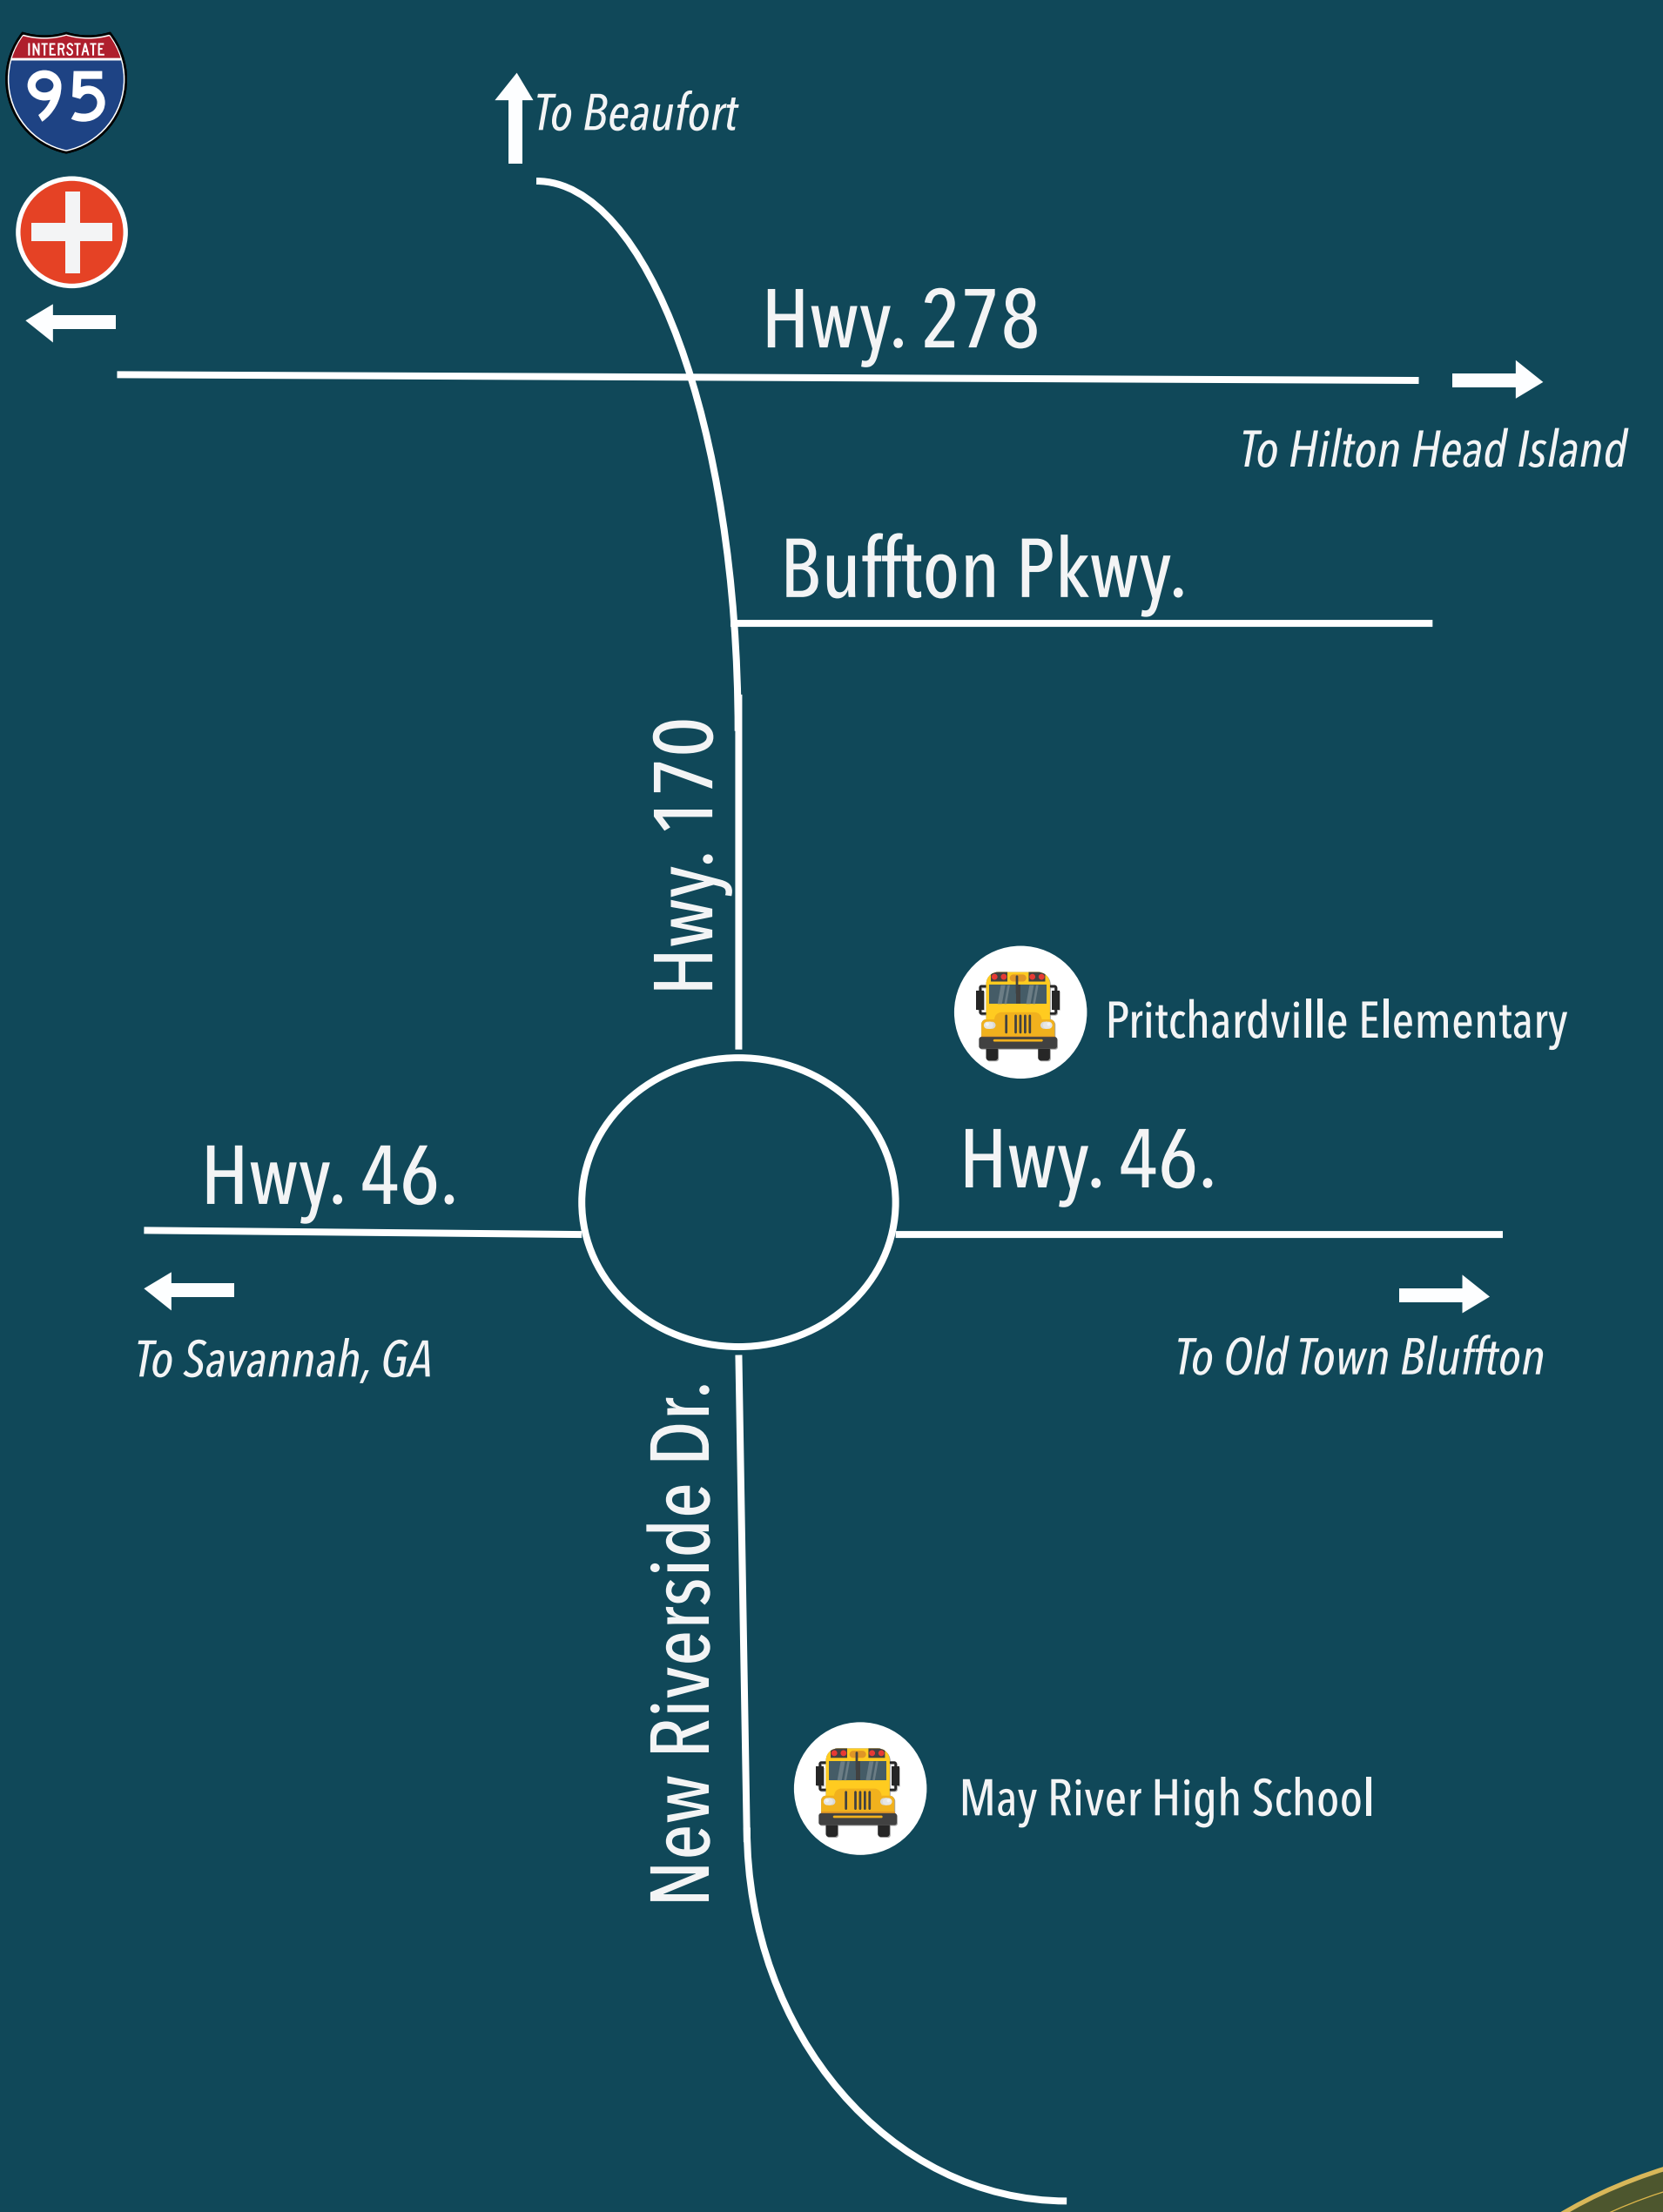

Alston Park

AT NEW RIVERSIDE

PROXIMITY DETAILS

Alston Park is ideally located in the quiet, natural setting of New Riverside, providing easy access to the beaches of Hilton Head, the rich history of Beaufort and the culture and entertainment of downtown Savannah.

- Old Town Bluffton.....9 miles
- Hilton Head.....16 miles
- Savannah, GA.....17 miles
- Beaufort, SC.....27 miles
- Charleston, SC.....117 miles
- Jacksonville, FL.....155 miles