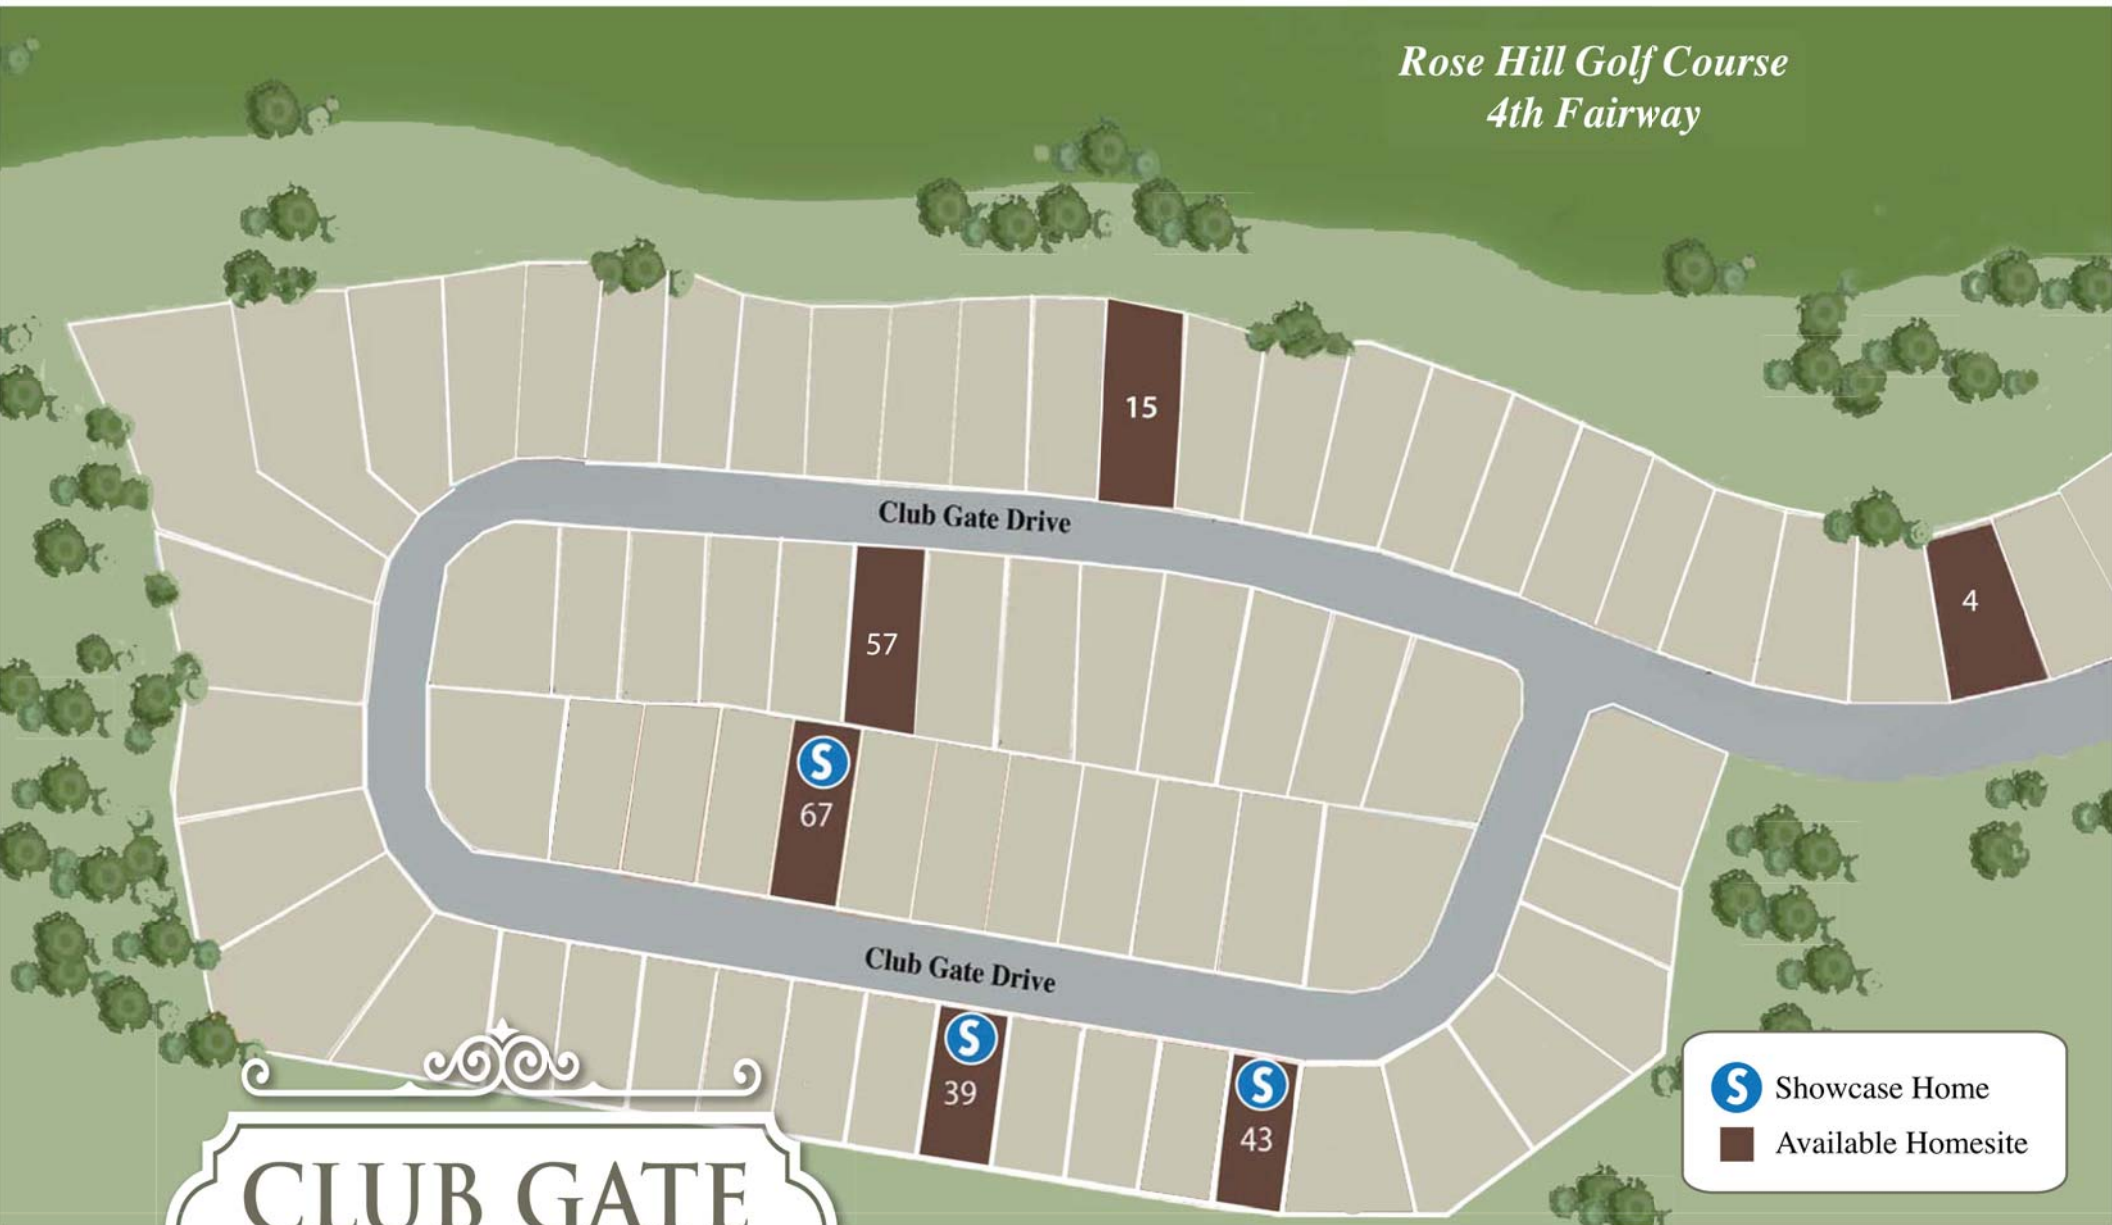

ASK US ABOUT BUILDING ON YOUR LOT IN ROSE HILL

*Rose Hill Golf Course
4th Fairway*

S Showcase Home
■ Available Homesite

CLUB GATE *at Rose Hill*

   www.villageparkhomes.com
(404) 452-5413

This site plan is an artistic rendering, is not to scale and is to be used for representative purposes only. - 12/20/16 Sales & Marketing by Village Park Homes, LLC.